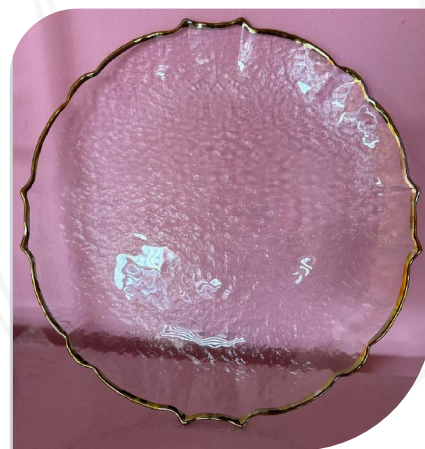

BROWNWOODEN TABLE

PRICE

R450 EACH

WHITE GLOSSY TABLES

Glass

UNDERPLATES

R15.00 Each

Spruce up your tables with some exquisite glass underplates! They're not just for holding dishes – they add a whole lot of fancy to your setup, making it look exquisite, elegant and luxurious

EXQUISITE GLASS UNDERPLATES

**BLUE GOBLET
GLASSES** **R8**

**BLACK WINE
GLASSES** **R8**

**CLEAR WINE &
CHAMPAGNE** **R10**

**STRIPE GOLD
TRIM WINE
GLASSES** **R12**

**STRIPE GOLD
TRIM GLASSES** **R8**

**CLEAR WINE &
CHAMPAGNE** **R10**